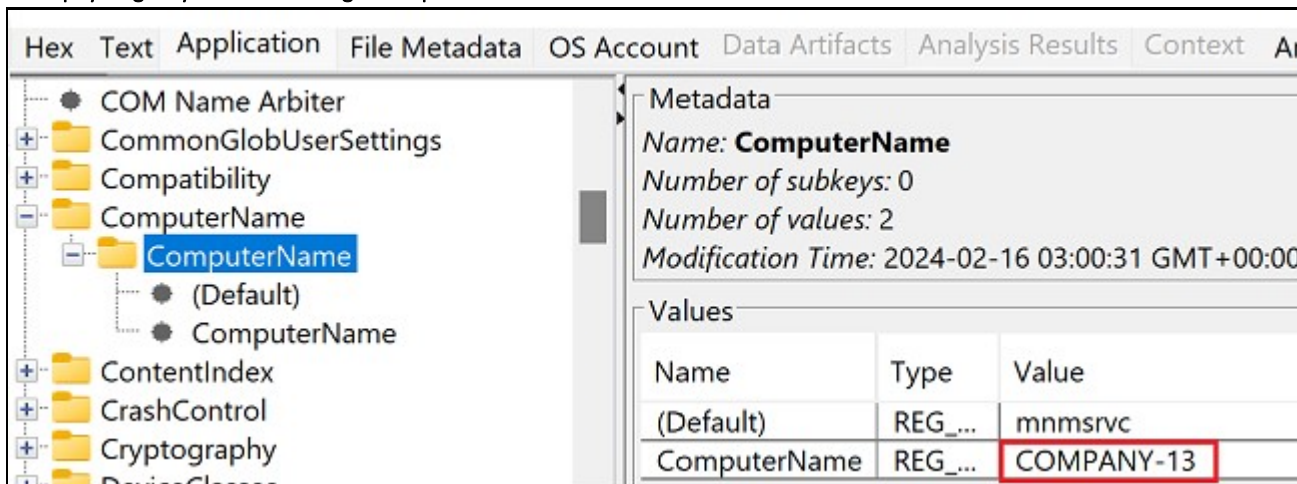

## Question 3 - Examination Questions

Question 3: What is the hostname (Computer Name) for this computer?

Consensus Result:

COMPANY-13

Manufacturer's Response Explanation:

Windows Computer Name information is stored in the Windows System registry at ControlSet001\Control\ComputerName\ComputerName.

Manufacturer's Response Illustration:

X-ways registry view showing Computer Name information

Autopsy registry view showing Computer Name information